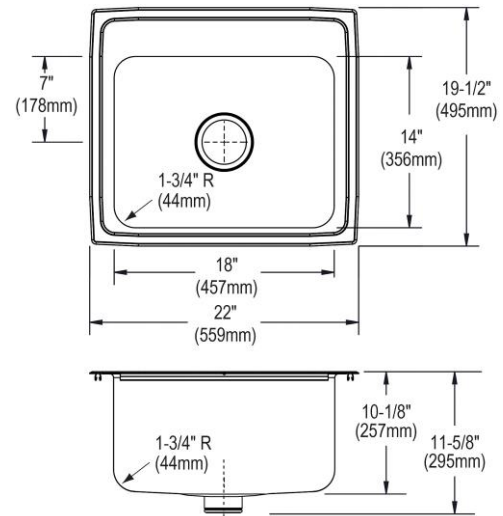

Included with Product: One LKPD1 Perfect Drain and strainer.

A Century of Tradition and Quality. For more than 100 years, Elkay has been making innovative products and providing exceptional customer care. We take pride in offering plumbing products that make life easier, inspire change and leave the world a better place.

Product Compliance: ASME A112.19.3/CSA B45.4
Buy American Act
Accessory: ASME A112.18.2/CSA B125.2

Sinks are listed by IAPMO® as meeting the applicable requirements of the Uniform Plumbing Code®, International Plumbing Code®, and National Plumbing Code of Canada.

- [Clean and Care Manual (PDF)](#)
- [Installation Instructions (PDF) - 100005236](#)
- [Installation Instructions (PDF) - 74180289 Disposer](#)
- [Installation Instructions (PDF) - 74180340-USA Drain](#)
- [Installation Instructions (PDF) - Garbage Disposer Compatibility Guide](#)
- [Warranty (PDF)](#)