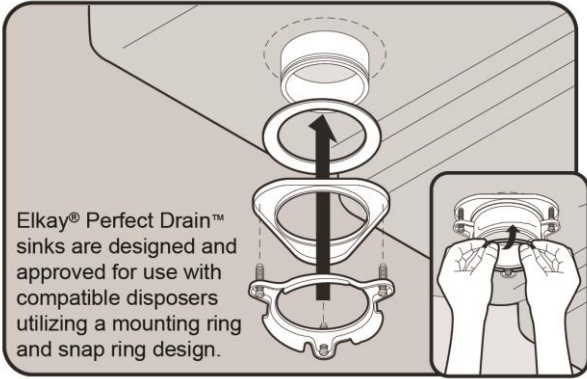

Optional Accessories		
CBS1418	Elkay Hardwood 15" x 19" x 3/4" Cutting Board Spec Sheet (PDF)	
LKDS35	Elkay 3-1/2" Garbage Disposal Stopper / Strainer for use with Perfect Drain-Satin Finish Spec Sheet (PDF)	
LKDS99	Elkay 3-1/2" Garbage Disposal Stopper / Strainer for use with Perfect Drain-Chrome Polished Stainless Steel Spec Sheet (PDF)	
LKPDVR18B	Elkay Perfect Drain Chrome Plated Brass Body Vandal-resistant Strainer Spec Sheet (PDF)	
LKGT1041CR	Elkay Gourmet Single Hole Kitchen Faucet Pull-out Spray and Lever Handle with Hi and Mid-rise Base Options Chrome Spec Sheet (PDF)	
LKGT1041NK	Elkay Gourmet Single Hole Kitchen Faucet Pull-out Spray and Lever Handle with Hi and Mid-rise Base Options Brushed Nickel Spec Sheet (PDF)	

In keeping with our policy of continuing product improvement, Elkay reserves the right to change product specifications without notice. Please visit elkay.com for the most current version of Elkay product specification sheets. This specification describes an Elkay product with design, quality, and functional benefits to the user. When making a comparison of other producers' offerings, be certain these features are not overlooked.