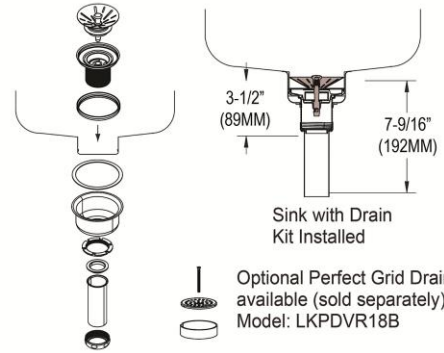

Installation Profile:

Optional Perfect Grid Drain
available (sold separately)
Model: LKPDVR18B