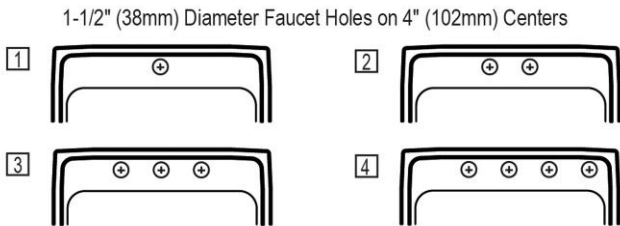

PRODUCT SPECIFICATIONS

Elkay Lustertone™ Classic Stainless Steel 22" x 19-1/2" x 10-1/8", Single Bowl Drop-in Sink with Perfect Drain. Sink is manufactured from 18 gauge 304 Stainless Steel with a Lustrous Satin finish, Center drain placement, and Bottom only pads.

Installation Type:	Drop-in
Material:	304 Stainless Steel
Special Features:	Perfect Drain
Finish:	Lustrous Satin
Gauge:	18
Sound Deadening:	Bottom only pads
Number of Bowls:	1
Sink Dimensions:	22" x 19-1/2" x 11-5/8"
Bowl 1 Dimensions:	18" x 14" x 10"
Drain Size:	3-3/8" (86mm)
Drain Location:	Center
Minimum Cabinet Size:	27"
Mounting Hardware:	Part # 64090012 included for countertops up to 3/4" (19mm) thick
Template Included:	No
Cutout Template #:	1000001255

Template is available for download at [elkay.com](#). CAD software will be required to open the template.

Cutout Dimensions for Drop-in Installation:

21-3/8" x 18-7/8" (543mm x 479mm) with 1-1/2" (38mm) corner radius

Perfect Drain: Seamlessly welded stainless steel collar eliminates the gap between a traditional drain and the sink for a sanitary and gap free installation. Select garbage disposers can be installed on either sink bowl for user convenience. Please see our Garbage Disposer Compatibility Guide. Patent Nos US9057185B2, US9783968B2, US10519637B2, US10626586B2, and US11053671B2.

Hole Drilling Configurations: